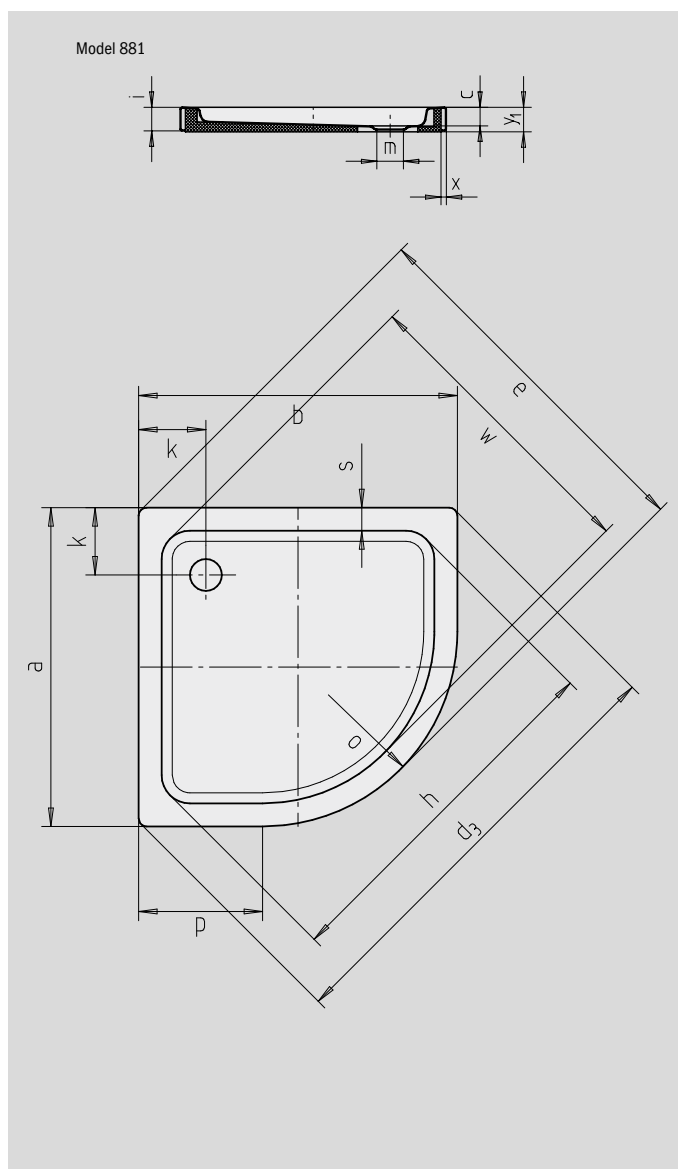

ARRONDO WITH APRON

- apron saves you tiling the shower tray in
- quad shower tray with minimalist contours
- generous standing area with lots of room to move when showering
- space-saving shape
- 55 cm radius
- made of KALDEWEI steel enamel
- flush-fitting recessed waste cover
(only in combination with the KA 90 waste fittings)

Similar illustration

	Combined Tray & Waste depth	Waste fitting depth
KA 90	145	81
KA 90 extra flat	134	70
KA 90 ultra flat	125	61
KA 90 vertical	49	81

See page 291.

Model No.		880	881
External length	a	900	1000 mm
External width	b	900	1000 mm
Depth	c	65	65 mm
Corner dimension - external length	d ₃	1254	1395 mm
Corner dimension - external width	e	1035	1177 mm
Corner dimension - internal length	h	1023	1164 mm
Height of rim	i	80	80 mm
Distance bath edge to centre of drain hole	k	190	190 mm
Diameter of drain hole	m	90	90 mm
Radius	o	550	550 mm
Side length	p	350	450 mm
Width of rim	s	65	65 mm
Corner dimension - internal width	w	855	996 mm
Base	x	25	25 mm
Height with support	y ₁	83	83 mm
Weight of the enamelled shower tray in kg		25	30
Anti-slip		Ø 435	Ø 588 mm