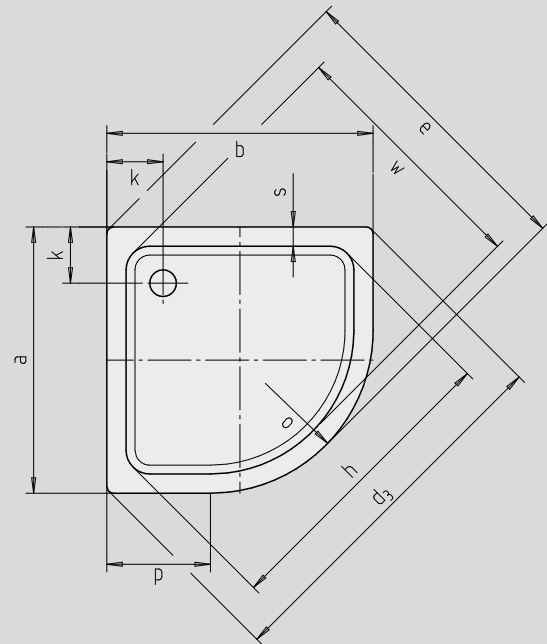

ARRONDO

- quad shower tray with minimalist contours
- generous standing area with lots of room to move when showering
- space-saving shape
- 55 cm radius
- made of KALDEWEI steel enamel
- flush-fitting recessed waste cover (only in combination with the KA 90 waste fittings)

Similar illustration

Modell	Combined Tray & Waste depth				Waste fitting depth			
	870	872	871	873	870	872	871	873
KA 90	105	105	145	145	81	81	81	81
KA 90 extra flat	94	94	134	134	70	70	70	70
KA 90 ultra flat	85	85	125	125	61	61	61	61
KA 90 vertical	49	49	49	49	81	81	81	81

See page 275.

Illustration shows Model 871 with support

Illustration shows Model 870 with support

Model No.	870	872	871	873	
External length	a	900	1000	900	1000 mm
External width	b	900	1000	900	1000 mm
Depth	c	25	25	65	65 mm
Corner dimension - external length	d ₃	1254	1395	1254	1395 mm
Corner dimension - external width	e	1035	1177	1035	1177 mm
Corner dimension - internal length	h	1023	1164	1023	1164 mm
Height of rim	i	32	32	32	32 mm
Distance tray edge to centre of drain hole	k	190	190	190	190 mm
Diameter of drain hole	m	90	90	90	90 mm
External radius	o	550	550	550	550 mm
Side length	p	350	450	350	450 mm
Width of rim	s	65	65	65	65 mm
Corner dimension - internal width	w	855	996	855	996 mm
Height with support	y ₁	120	120	160	160 mm
Weight of the enamelled shower tray in kg		20	25	21	26
Anti-slip		Ø 435	Ø 588	Ø 435	Ø 588 mm