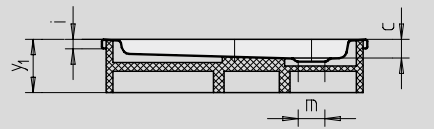

Similar illustration

Modell	Combined Tray & Waste depth				Waste fitting depth			
	870	872	871	873	870	872	871	873
KA 90	105	105	145	145	81	81	81	81
KA 90 extra flat	94	94	134	134	70	70	70	70
KA 90 ultra flat	85	85	125	125	61	61	61	61
KA 90 vertical	49	49	49	49	81	81	81	81

See page 275.

Illustration shows Model 871 with support

Illustration shows Model 870 with support

Model No.	870	872	871	873	
External length	a	900	1000	900	1000 mm
External width	b	900	1000	900	1000 mm
Depth	c	25	25	65	65 mm
Corner dimension - external length	d ₃	1254	1395	1254	1395 mm
Corner dimension - external width	e	1035	1177	1035	1177 mm
Corner dimension - internal length	h	1023	1164	1023	1164 mm
Height of rim	i	32	32	32	32 mm
Distance tray edge to centre of drain hole	k	190	190	190	190 mm
Diameter of drain hole	m	90	90	90	90 mm
External radius	o	550	550	550	550 mm
Side length	p	350	450	350	450 mm
Width of rim	s	65	65	65	65 mm
Corner dimension - internal width	w	855	996	855	996 mm
Height with support	y ₁	120	120	160	160 mm
Weight of the enamelled shower tray in kg		20	25	21	26
Anti-slip		Ø 435	Ø 588	Ø 435	Ø 588 mm