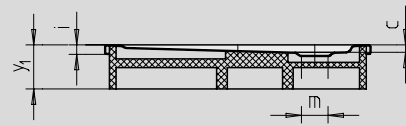

Similar illustration

Modell	Combined Tray & Waste depth				Waste fitting depth			
	870	872	871	873	870	872	871	873
KA 90	105	105	145	145	81	81	81	81
KA 90 extra flat	94	94	134	134	70	70	70	70
KA 90 ultra flat	85	85	125	125	61	61	61	61
KA 90 vertical	49	49	49	49	81	81	81	81

See page 275.

Illustration shows Model 871 with support

Illustration shows Model 870 with support

Model No.	870	872	871	873	
External length	a	900	1000	900	1000 mm
External width	b	900	1000	900	1000 mm
Depth	c	25	25	65	65 mm
Corner dimension - external length	d ₃	1254	1395	1254	1395 mm
Corner dimension - external width	e	1035	1177	1035	1177 mm
Corner dimension - internal length	h	1023	1164	1023	1164 mm
Height of rim	i	32	32	32	32 mm
Distance tray edge to centre of drain hole	k	190	190	190	190 mm
Diameter of drain hole	m	90	90	90	90 mm
External radius	o	550	550	550	550 mm
Side length	p	350	450	350	450 mm
Width of rim	s	65	65	65	65 mm
Corner dimension - internal width	w	855	996	855	996 mm
Height with support	y ₁	120	120	160	160 mm
Weight of the enamelled shower tray in kg		20	25	21	26
Anti-slip		Ø 435	Ø 588	Ø 435	Ø 588 mm