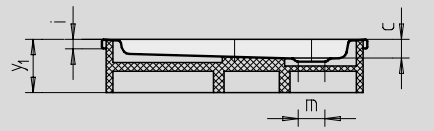

Similar illustration

Modell	Combined Tray & Waste depth				Waste fitting depth			
	870	872	871	873	870	872	871	873
KA 90	105	105	145	145	81	81	81	81
KA 90 extra flat	94	94	134	134	70	70	70	70
KA 90 ultra flat	85	85	125	125	61	61	61	61
KA 90 vertical	49	49	49	49	81	81	81	81

See page 291.

Illustration shows Model 871 with support

Illustration shows Model 870 with support

Model No.	870	872	871	873	
External length	a	900	1000	900	1000 mm
External width	b	900	1000	900	1000 mm
Depth	c	25	25	65	65 mm
Corner dimension - external length	d <sub>3</sub>	1254	1395	1254	1395 mm
Corner dimension - external width	e	1035	1177	1035	1177 mm
Corner dimension - internal length	h	1023	1164	1023	1164 mm
Height of rim	i	32	32	32	32 mm
Distance bath edge to centre of drain hole	k	190	190	190	190 mm
Diameter of drain hole	m	90	90	90	90 mm
Radius	o	550	550	550	550 mm
Side length	p	350	450	350	450 mm
Width of rim	s	65	65	65	65 mm
Corner dimension - internal width	w	855	996	855	996 mm
Height with support	y <sub>1</sub>	120	120	160	160 mm
Weight of the enamelled shower tray in kg		20	25	21	26
Anti-slip		Ø 435	Ø 588	Ø 435	Ø 588 mm