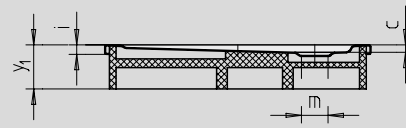

Similar illustration

Modell	Combined Tray & Waste depth				Waste fitting depth			
	870	872	871	873	870	872	871	873
KA 90	105	105	145	145	81	81	81	81
KA 90 extra flat	94	94	134	134	70	70	70	70
KA 90 ultra flat	85	85	125	125	61	61	61	61
KA 90 vertical	49	49	49	49	81	81	81	81

See page 291.

Illustration shows Model 871 with support

Illustration shows Model 870 with support

Model No.	870	872	871	873	
External length	a	900	1000	900	1000 mm
External width	b	900	1000	900	1000 mm
Depth	c	25	25	65	65 mm
Corner dimension - external length	d <sub>3</sub>	1254	1395	1254	1395 mm
Corner dimension - external width	e	1035	1177	1035	1177 mm
Corner dimension - internal length	h	1023	1164	1023	1164 mm
Height of rim	i	32	32	32	32 mm
Distance bath edge to centre of drain hole	k	190	190	190	190 mm
Diameter of drain hole	m	90	90	90	90 mm
Radius	o	550	550	550	550 mm
Side length	p	350	450	350	450 mm
Width of rim	s	65	65	65	65 mm
Corner dimension - internal width	w	855	996	855	996 mm
Height with support	y <sub>1</sub>	120	120	160	160 mm
Weight of the enamelled shower tray in kg		20	25	21	26
Anti-slip		Ø 435	Ø 588	Ø 435	Ø 588 mm

Subject to technical alterations, tolerances and errors. Similar illustration.

**KALDEWEI**