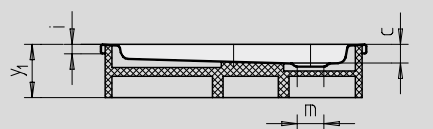

Similar illustration

Modell	Combined Tray & Waste depth				Waste fitting depth			
	870	872	871	873	870	872	871	873
KA 90	105	105	145	145	81	81	81	81
KA 90 extra flat	94	94	134	134	70	70	70	70
KA 90 ultra flat	85	85	125	125	61	61	61	61
KA 90 vertical	49	49	49	49	81	81	81	81

See page 291.

Illustration shows Model 871 with support

Illustration shows Model 870 with support

Model No.	870	872	871	873	
External length	a	900	1000	900	1000 mm
External width	b	900	1000	900	1000 mm
Depth	c	25	25	65	65 mm
Corner dimension - external length	d ₃	1254	1395	1254	1395 mm
Corner dimension - external width	e	1035	1177	1035	1177 mm
Corner dimension - internal length	h	1023	1164	1023	1164 mm
Height of rim	i	32	32	32	32 mm
Distance bath edge to centre of drain hole	k	190	190	190	190 mm
Diameter of drain hole	m	90	90	90	90 mm
Radius	o	550	550	550	550 mm
Side length	p	350	450	350	450 mm
Width of rim	s	65	65	65	65 mm
Corner dimension - internal width	w	855	996	855	996 mm
Height with support	y ₁	120	120	160	160 mm
Weight of the enamelled shower tray in kg		20	25	21	26
Anti-slip		Ø 435	Ø 588	Ø 435	Ø 588 mm