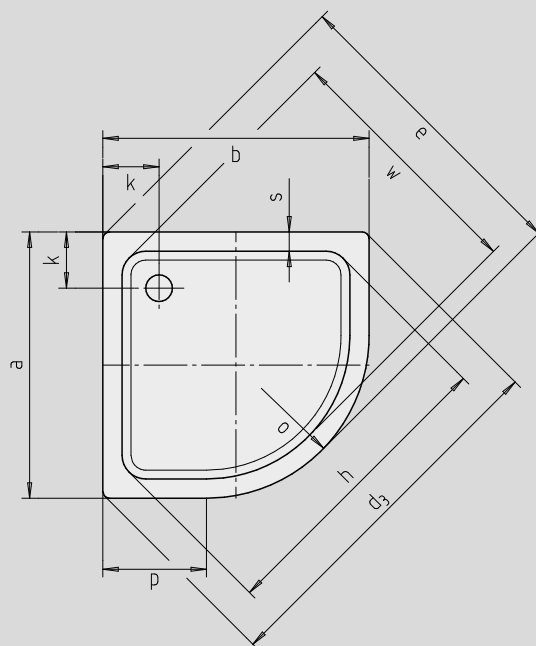

ARRONDO

- quad shower tray with minimalist contours
- generous standing area with lots of room to move when showering
- space-saving shape
- 55 cm radius
- made of KALDEWEI steel enamel
- flush-fitting recessed waste cover
(only in combination with the KA 90 waste fittings)

Similar illustration

Modell	Combined Tray & Waste depth				Waste fitting depth			
	870	872	871	873	870	872	871	873
KA 90	105	105	145	145	81	81	81	81
KA 90 extra flat	94	94	134	134	70	70	70	70
KA 90 ultra flat	85	85	125	125	61	61	61	61
KA 90 vertical	49	49	49	49	81	81	81	81

See page 291.

Illustration shows Model 871 with support

Illustration shows Model 870 with support

Model No.	870	872	871	873	
External length	a	900	1000	900	1000 mm
External width	b	900	1000	900	1000 mm
Depth	c	25	25	65	65 mm
Corner dimension - external length	d ₃	1254	1395	1254	1395 mm
Corner dimension - external width	e	1035	1177	1035	1177 mm
Corner dimension - internal length	h	1023	1164	1023	1164 mm
Height of rim	i	32	32	32	32 mm
Distance bath edge to centre of drain hole	k	190	190	190	190 mm
Diameter of drain hole	m	90	90	90	90 mm
Radius	o	550	550	550	550 mm
Side length	p	350	450	350	450 mm
Width of rim	s	65	65	65	65 mm
Corner dimension - internal width	w	855	996	855	996 mm
Height with support	y ₁	120	120	160	160 mm
Weight of the enamelled shower tray in kg		20	25	21	26
Anti-slip		Ø 435	Ø 588	Ø 435	Ø 588 mm