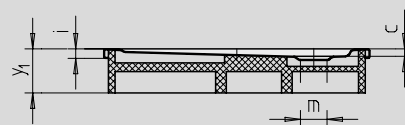

ARRONDO

- quad shower tray with minimalist contours
- generous standing area with lots of room to move when showering
- space-saving shape
- 55 cm radius
- made of KALDEWEI steel enamel
- flush-fitting recessed waste cover
(only in combination with the KA 90 waste fittings)

Similar illustration

Modell	Combined Tray & Waste depth				Waste fitting depth			
	870	872	871	873	870	872	871	873
KA 90	105	105	145	145	81	81	81	81
KA 90 extra flat	94	94	134	134	70	70	70	70
KA 90 ultra flat	85	85	125	125	61	61	61	61
KA 90 vertical	49	49	49	49	81	81	81	81

See page 291.

Illustration shows Model 871 with support

Illustration shows Model 870 with support

Model No.	870	872	871	873	
External length	a	900	1000	900	1000 mm
External width	b	900	1000	900	1000 mm
Depth	c	25	25	65	65 mm
Corner dimension - external length	d ₃	1254	1395	1254	1395 mm
Corner dimension - external width	e	1035	1177	1035	1177 mm
Corner dimension - internal length	h	1023	1164	1023	1164 mm
Height of rim	i	32	32	32	32 mm
Distance bath edge to centre of drain hole	k	190	190	190	190 mm
Diameter of drain hole	m	90	90	90	90 mm
Radius	o	550	550	550	550 mm
Side length	p	350	450	350	450 mm
Width of rim	s	65	65	65	65 mm
Corner dimension - internal width	w	855	996	855	996 mm
Height with support	y ₁	120	120	160	160 mm
Weight of the enamelled shower tray in kg		20	25	21	26
Anti-slip		Ø 435	Ø 588	Ø 435	Ø 588 mm