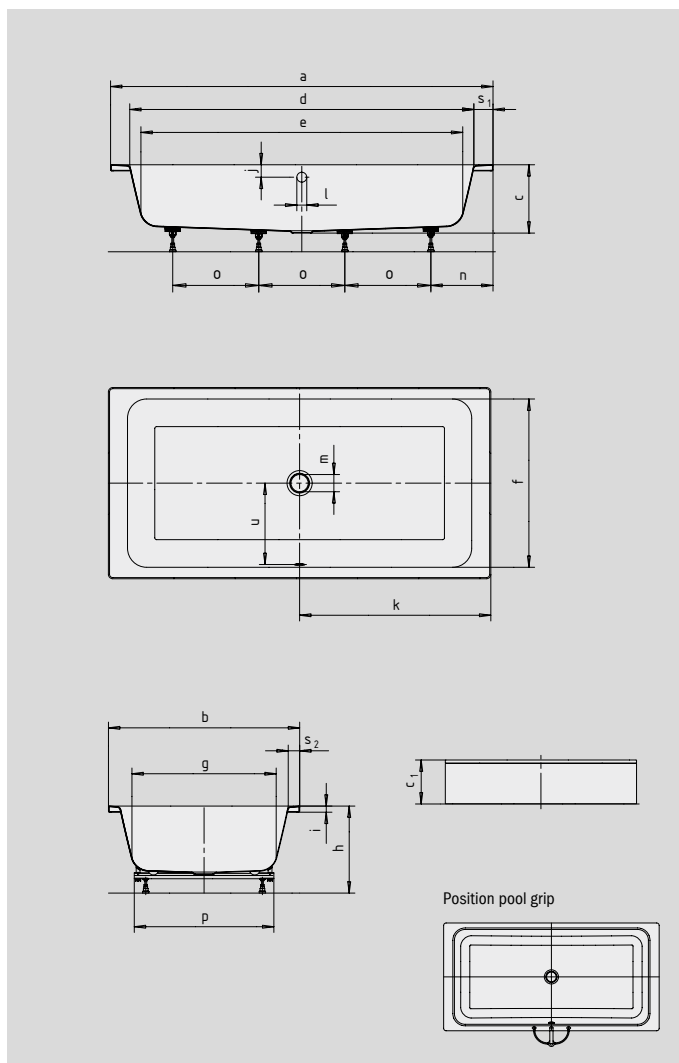

BASSINO

BASSINO WITH MOULDED PANEL

- straightlined, purist design
- suitable for use as a shower bath
- made of KALDEWEI steel enamel
- also available with panel

Similar illustration

Model No.		144
External length	a	2000 mm
External width	b	1000 mm
Depth	c	355 mm
Overall height with panel	c ₁	460 mm
Internal length (top)	d	1800 mm
Internal length (bottom)	e	1680 mm
Internal width (top)	f	880 mm
Internal width (bottom)	g	755 mm
Height with feet	h	455-470 mm
Height of rim	i	32 mm
Distance top edge to centre of overflow hole	j	65 mm
Distance bath edge to centre of drain hole	k	1000 mm
Diameter of overflow hole	l	52 mm
Diameter of drain hole	m	90 mm
Distance foot end of bath edge to centre of foot	n	325 mm
Distance between the feet	o	450 mm
Max. width of feet	p	730 mm
Width of rim (foot end; lengthwise)	s ₁ ; s ₂	100; 60 mm
Distance between centre holes	u	425 mm
Water volume** in litres		240
Weight of the enamelled bath in kg		70

Subject to technical alterations, tolerances and errors. Similar illustration.
 ** 70 litres displacement on average.

KALDEWEI