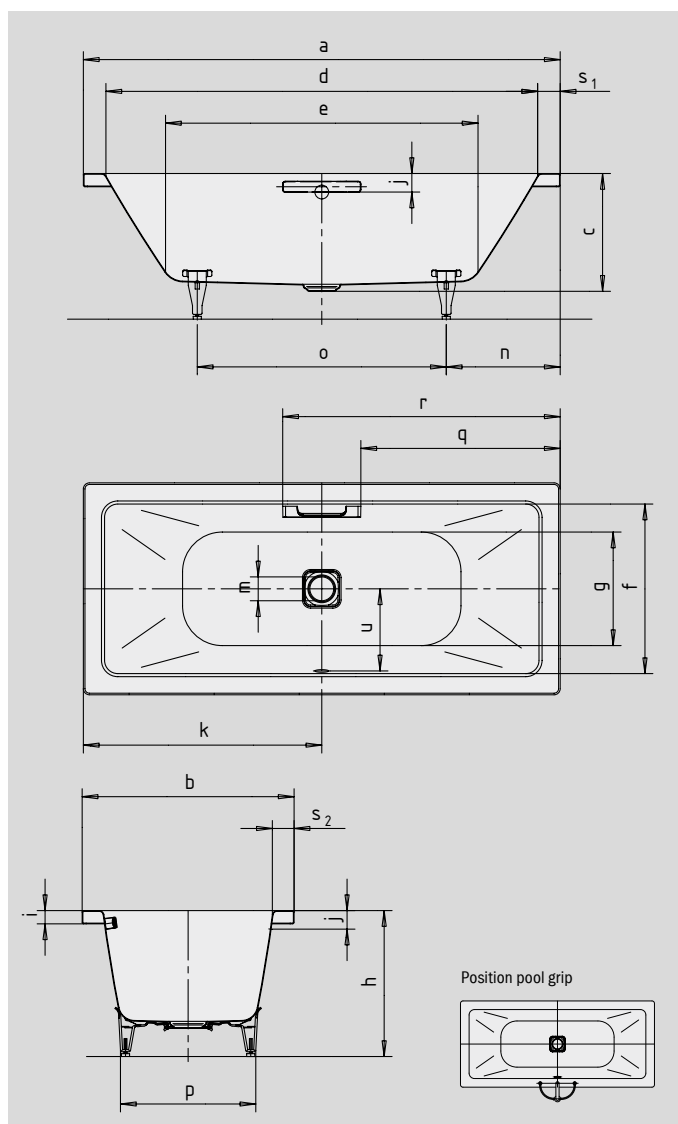

# CONODUO

- straightlined, purist design
- enamelled waste cover and overflow knob integrated in the bath design
- bathing with a friend: two identical back rests and centrally positioned waste
- classic four-cornered model
- made of KALDEWEI steel enamel
- designed by Sottsass Associati
- also available in black

Similar illustration

To order the bath with pre-drilled grip holes on one side, please order model xxxx**1011**xxxx.

## GRIP ELEGANT PURISM

Model No.		732	733
External length	a	1700	1800 mm
External width	b	750	800 mm
Depth	c	445	445 mm
Internal length (top)	d	1540	1640 mm
<b>Internal length (bottom)</b>	<b>e</b>	<b>1080</b>	<b>1180</b> mm
Internal width (top)	f	590	640 mm
Internal width (bottom)	g	470	520 mm
Height with feet	h	565-600	555-590 mm
Height of rim	i	50	50 mm
Distance top edge to centre of overflow hole	j	70	70 mm
Distance bath edge to centre of drain hole	k	850	900 mm
Diameter of overflow hole	l	52	52 mm
Diameter of drain hole	m	90	90 mm
Distance foot end of bath edge to centre of foot	n	555	555 mm
Distance between the feet	o	590	690 mm
Max. width of feet	p	445	515 mm
Distance bath edge to where grip/handle starts	q	702,5	752,5 mm
Distance bath edge to where grip/handle ends	r	997,5	1047,5 mm
Width of rim (foot end; lengthwise)	s <sub>1</sub> ; s <sub>2</sub>	80; 80	80; 80 mm
Distance between centre holes	u	285	310 mm
Water volume** in litres		122	159
Weight of the enamelled bath in kg		52	57
Anti-slip		356 x 356	404 x 404 mm
Full anti-slip		788 x 356	884 x 404 mm

Subject to technical alterations, tolerances and errors. Similar illustration.  
 \*\* 70 litres displacement on average.

**KALDEWEI**