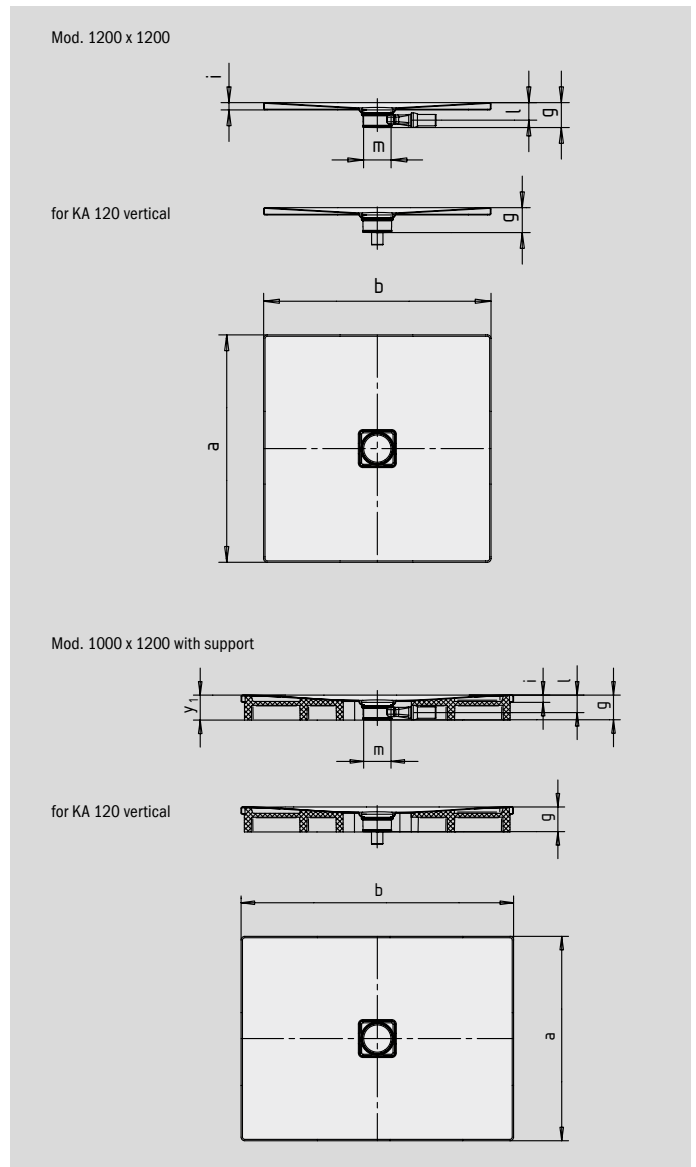

CONOFLAT

- straightlined, purist design
- high level of comfort thanks to the flat enamelled waste cover that is flush with the shower area
- can be installed to be absolutely flush with the floor
- Total height (g) with horizontal waste fitting: 107 mm; fitting height incl. cover 83 mm (compared to tiled shower areas)
- made of KALDEWEI steel enamel
- ideally complements the CONODUO bath
- designed by Sottsass Associati
- drainage capacity KA 120: 0,85 l/s
- drainage capacity KA 120 vertical: 1,4 l/s

Similar illustration

| | Combined Tray & Waste depth | Waste fitting depth |
|-----------------|-----------------------------|---------------------|
| KA 120 | 107 | 83 |
| KA 120 vertical | 49 | 83 |

See page 275.

SECURE⁺

| Model No. | 792 | 793 | 794 | 795 | 796 | 855 | |
|---|----------------|------------|------------|------------|------------|------------|---------------|
| External length | a | 900 | 1000 | 800 | 900 | 1000 | 800 mm |
| External width | b | 1300 | 1300 | 1400 | 1400 | 1400 | 1500 mm |
| Height with siphon | g | 107 | 107 | 107 | 107 | 107 | 107 mm |
| Height of rim | i | 32 | 32 | 32 | 32 | 32 | 32 mm |
| Diameter of drain hole | m | 120 | 120 | 120 | 120 | 120 | 120 mm |
| Siphon connection height | l | 76 | 76 | 76 | 76 | 76 | 76 mm |
| Height with support | y ₁ | 110 | 110 | 110 | 110 | 110 | 110 mm |
| Weight of the enamelled shower tray in kg | | 30 | 34 | 29 | 32 | 36 | 33 |
| Anti-slip | | 492 x 492 | 588 x 588 | 492 x 492 | 492 x 492 | 588 x 588 | 492 x 492 mm |
| Full anti-slip | | 836 x 1220 | 932 x 1220 | 740 x 1316 | 836 x 1316 | 932 x 1316 | 740 x 1412 mm |
| SECURE PLUS | | all-over | all-over | all-over | all-over | all-over | all-over |