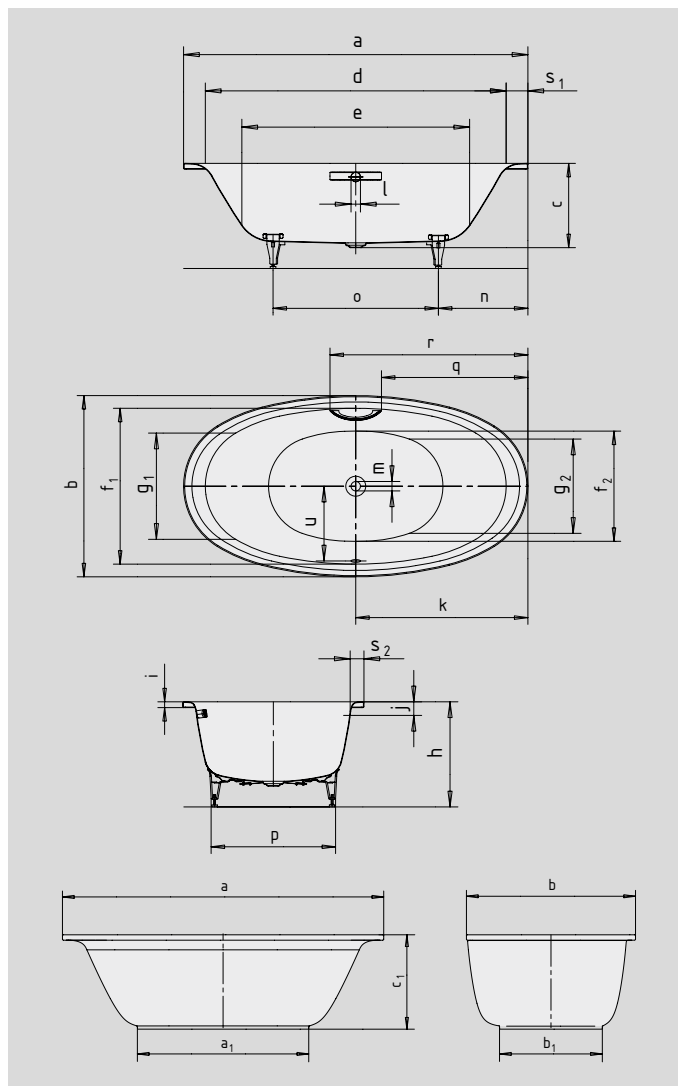

ELLIPSO DUO OVAL ELLIPSO DUO OVAL WITH MOULDED PANEL

- gently shaped shoulder rest for more pleasure and comfort
- elliptical exterior form reflects the interior form
- bathing with a friend: two identical back rests and centrally positioned waste
- made of KALDEWEI steel enamel
- the moulded panel emphasizes the high design standard and means the bath can be free-standing
- enamelled waste cover and overflow knob integrated in the bath design

Similar illustration

To order the bath with pre-drilled grip holes on one side, please order model xxxx**1011**xxxx.

GRIP DISCREET OPULENCE

(not for Mod. 232-7)

Model No.		232	232-7
External length	a	1900	1900 mm
External length (bottom)	a ₁	-	1013 mm
External width	b	1000	1000 mm
External width (bottom)	b ₁	-	608 mm
Depth	c	465	465 mm
Overall height with panel	c ₁	-	558 mm
Internal length (top)	d	1660	1660 mm
Internal length (bottom)	e	1260	1260 mm
Internal width (top)	f ₁ ; f ₂	860; 610	860; 610 mm
Internal width (bottom)	g ₁ ; g ₂	585; 520	585; 520 mm
Height with feet	h	565-595	565-595 mm
Height of rim	i	32	32 mm
Distance top edge to centre of overflow hole	j	75	75 mm
Distance bath edge to centre of drain hole	k	950	950 mm
Diameter of overflow hole	l	52	52 mm
Diameter of drain hole	m	52	52 mm
Distance foot end of bath edge to centre of foot	n	585	585 mm
Distance between the feet	o	730	730 mm
Max. width of feet	p	620	620 mm
Distance bath edge to where grip/handle starts	q	808	808 mm
Distance bath edge to where grip/handle ends	r	1092	1092 mm
Width of rim (foot end; lengthwise)	s ₁ ; s ₂	120; 65	120; 65 mm
Distance between centre holes	u	421	421 mm
Water volume** in litres		214	214
Weight of the enamelled bath in kg		55	76
Anti-slip		∅ 587	∅ 587 mm
Full anti-slip		900 x 546	900 x 546