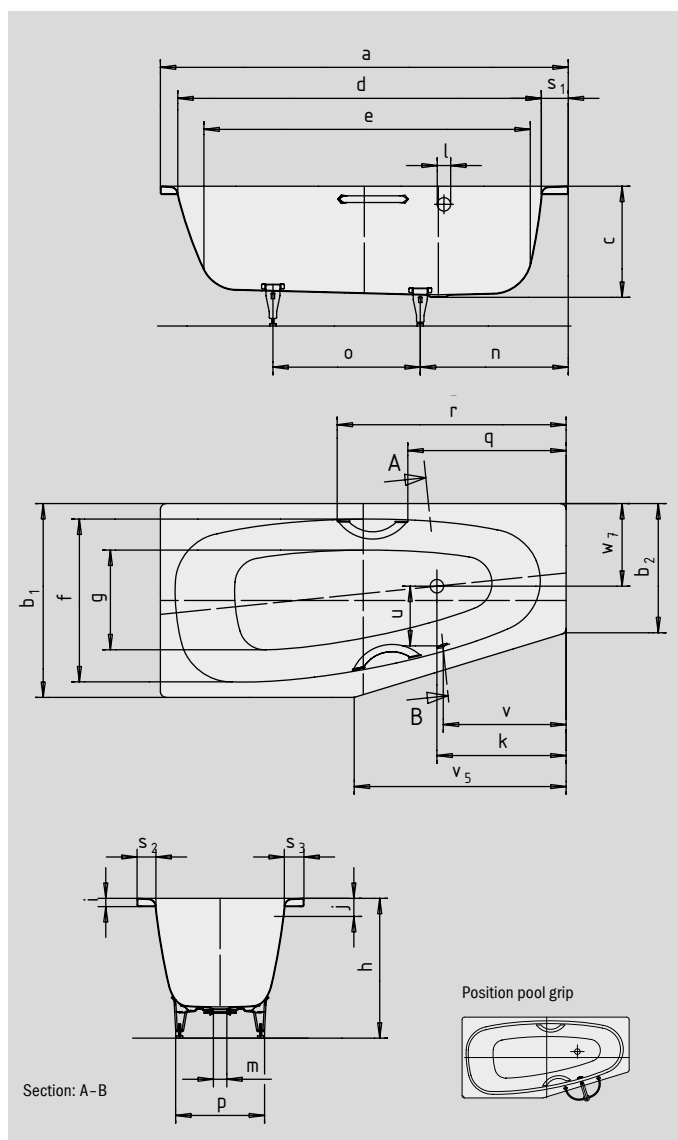

MINI RIGHT MINI STAR RIGHT

- special shape is ideal for small bathrooms
- one-seater bath with side overflow
- economic water consumption thanks to its tapering interior contours
- made of KALDEWEI steel enamel
- also available with grips
- model available with 2 standard tap holes without extra charge (180 mm centres)

Similar illustration

Model No.		834 / 835	830 / 831
External length	a	1570	1570 mm
External width	b; b ₂	700; 475	750; 500 mm
Depth	c	430	430 mm
Internal length (top)	d	1410	1410 mm
Internal length (bottom)	e	1250	1250 mm
Internal width (top)	f	600	600 mm
Internal width (bottom)	g	360	360 mm
Height with feet	h	550-570	550-570 mm
Height of rim	i	32	32 mm
Distance top edge to centre of overflow hole	j	70	70 mm
Distance bath edge to centre of drain hole	k	500	500 mm
Diameter of overflow hole	l	52	52 mm
Diameter of drain hole	m	52	52 mm
Distance foot end of bath edge to centre of foot	n	570	570 mm
Distance between the feet	o	440	490 mm
Max. width of feet	p	430	430 mm
Distance bath edge (foot end) to where grip/handle starts (Mod. 835/831)	q	611,8	611,8 mm
Distance bath edge (foot end) to where grip/handle ends (Mod. 835/831)	r	885,8	885,8 mm
Width of rim (foot end; lengthwise; at overflow)	s ₁ ; s ₂ ; s ₃	100; 48; 70	100; 60; 70 mm
Distance between centre holes	u	246	246 mm
Distance tub edge (foot end) to overflow hole	v	475	475 mm
Length of narrow side	v ₅	738	820 mm
Drain hole off-centre	w ₇	320	320 mm
Water volume** in litres		110	110
Weight of the enamelled bath in kg		45	52
Anti-slip		Ø 288	Ø 288 mm
Full anti-slip		600 x 220	600 x 220 mm

Subject to technical alterations, tolerances and errors. Similar illustration.
** 70 litres displacement on average.

KALDEWEI