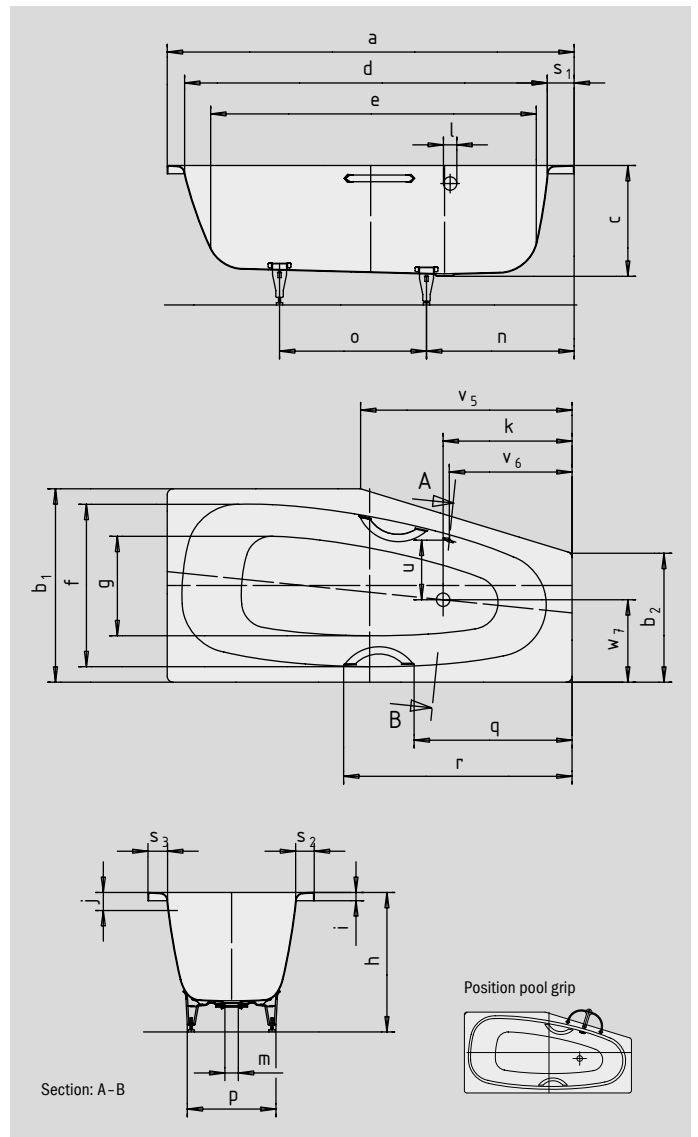

MINI LEFT MINI STAR LEFT

- special shape is ideal for small bathrooms
- one-seater bath with side overflow
- economic water consumption thanks to its tapering interior contours
- made of KALDEWEI steel enamel
- also available with grips
- model available with 2 standard tap holes without extra charge (180 mm centres)

Similar illustration

Model No.		836 / 837	832 / 833
External length	a	1570	1570 mm
External width	b ₁ ; b ₂	700; 475	750; 500 mm
Depth	c	430	430 mm
Internal length (top)	d	1410	1410 mm
Internal length (bottom)	e	1250	1250 mm
Internal width (top)	f	600	600 mm
Internal width (bottom)	g	360	360 mm
Height with feet	h	550-570	550-570 mm
Height of rim	i	32	32 mm
Distance top edge to centre of overflow hole	j	70	70 mm
Distance bath edge to centre of drain hole	k	500	500 mm
Diameter of overflow hole	l	52	52 mm
Diameter of drain hole	m	52	52 mm
Distance foot end of bath edge to centre of foot	n	570	570 mm
Distance between the feet	o	440	490 mm
Max. width of feet	p	430	430 mm
Distance bath edge (foot end) to where grip/handle starts (Mod. 837/833)	q	611,8	611,8 mm
Distance bath edge (foot end) to where grip/handle ends (Mod. 837/833)	r	885,8	885,8 mm
Width of rim (foot end; lengthwise; at overflow)	s ₁ ; s ₂ ; s ₃	100; 48; 70	100; 60; 70 mm
Distance between centre holes	u	246	246 mm
Distance tub edge (foot end) to overflow hole	v	475	475 mm
Length of narrow side	v ₅	738	820 mm
Drain hole off-centre	w _r	320	320 mm
Water volume** in litres		110	110
Weight of the enamelled bath in kg		45	52
Anti-slip		Ø 288	Ø 288 mm
Full anti-slip		600 x 220	600 x 220 mm

Subject to technical alterations, tolerances and errors. Similar illustration.
** 70 litres displacement on average.