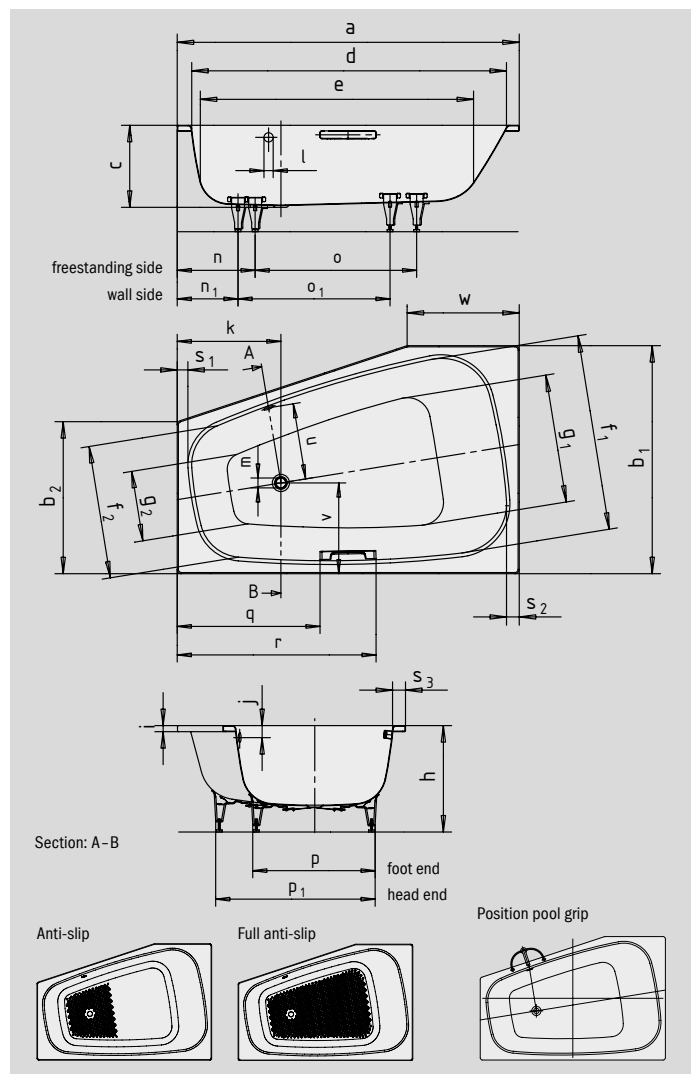

PLAZA DUO RIGHT

- the spacious interior enables you to adopt a wide range of positions when bathing
- bathing with a friend: sit next to each other
- available as right or left-hand model
- made of KALDEWEI steel enamel

Similar illustration

To order the bath with pre-drilled grip holes on one side, please order model xxx1011xxx.

GRIP ELEGANT PURISM

Model No.		190
External length	a	1800 mm
External width	b ₁ ; b ₂	1200; 800 mm
Depth	c	430 mm
Internal length (top)	d	1625 mm
Internal length (bottom)	e	1410 mm
Internal width (top)	f ₁ ; f ₂	1035; 700 mm
Internal width (bottom)	g ₁ ; g ₂	738; 370 mm
Height with feet	h	552-560 mm
Height of rim	i	32 mm
Distance top edge to centre of overflow hole	j	70 mm
Distance bath edge to centre of drain hole	k	545 mm
Diameter of overflow hole	l	52 mm
Diameter of drain hole	m	52 mm
Distance foot end of bath edge to centre of foot	n; n ₁	320; 410 mm
Distance between the feet	o; o ₁	800; 850 mm
Max. width of feet	p; p ₁	600; 880 mm
Distance bath edge to where grip/handle starts	q	751,5 mm
Distance bath edge to where grip/handle ends	r	1046,5 mm
Width of rim (foot end; head end; lengthwise)	s ₁ ; s ₂ ; s ₃	74; 61; 66 mm
Distance between centre holes	u	409 mm
Distance bath (lengthwise) to drain hole	v	478 mm
Side length	w	590 mm
Water volume** in litres		273
Weight of the enamelled bath in kg		67
Anti-slip		473 x 386/562 mm
Full anti-slip		1031 x 386/700 mm

Note: The operational system may protrude on some whirl systems.
Please refer to the Technical Information for Whirl Systems for further information.
Subject to technical alterations, tolerances and errors. Similar illustration.
** 70 litres displacement on average.