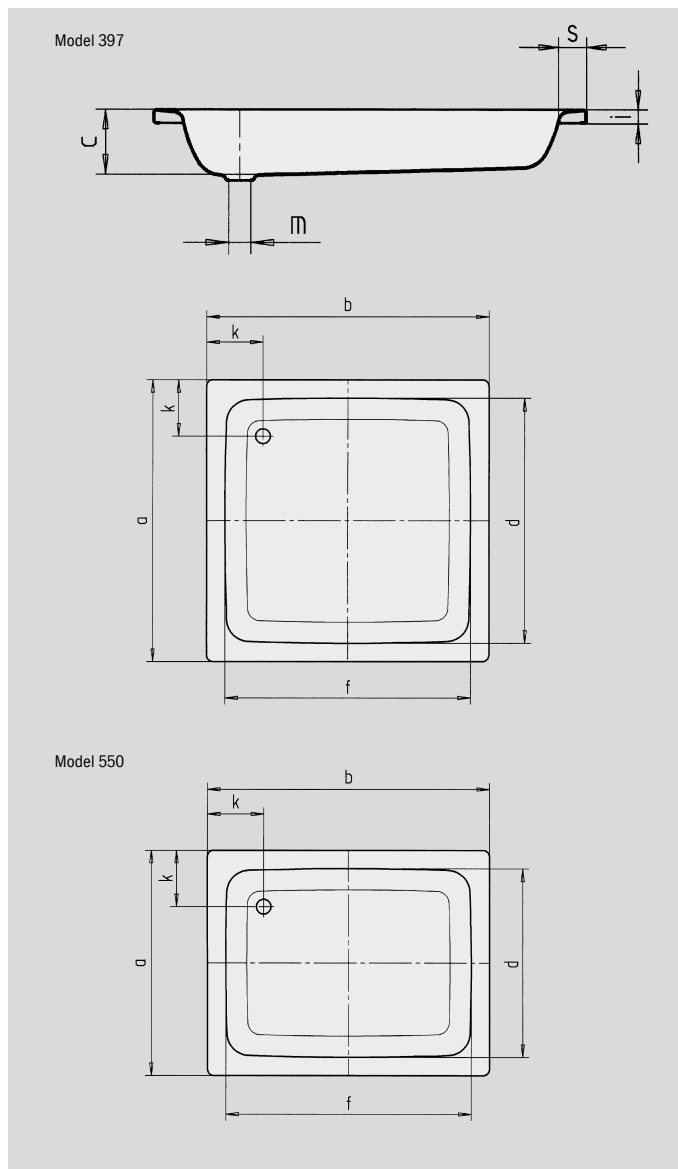

SANIDUSCH

- a classic among shower trays
- modern, clear design
- available in rectangular or square design
- made of KALDEWEI steel enamel

Similar illustration

| Model No. | | 540 | 548 | 395 | 541 | 539 | 549 | 551 | 396 | 550 | 397 | 552 |
|--|---|-------|-------|-------|-------|-------|-------|-------|-------|-------|-------|----------|
| External length | a | 700 | 750 | 800 | 700 | 700 | 750 | 800 | 900 | 800 | 1000 | 800 mm |
| External width | b | 750 | 800 | 800 | 850 | 900 | 900 | 900 | 900 | 1000 | 1000 | 1200 mm |
| Depth | c | 140 | 140 | 140 | 140 | 140 | 140 | 140 | 140 | 140 | 140 | 140 mm |
| Internal length | d | 620 | 620 | 670 | 620 | 570 | 620 | 670 | 770 | 670 | 870 | 670 mm |
| Internal width | f | 670 | 670 | 670 | 770 | 770 | 770 | 770 | 770 | 870 | 870 | 1070 mm |
| Height of rim | i | 32 | 32 | 32 | 32 | 32 | 32 | 32 | 32 | 32 | 32 | 32 mm |
| Distance bath edge to centre of drain hole | k | 175 | 200 | 200 | 175 | 200 | 200 | 200 | 200 | 200 | 200 | 200 mm |
| Diameter of drain hole | m | 52 | 52 | 52 | 52 | 52 | 52 | 52 | 52 | 52 | 52 | 52 mm |
| Width of rim | s | 40 | 65 | 65 | 40 | 65 | 65 | 65 | 65 | 65 | 65 | 65 mm |
| Weight of the enamelled shower tray in kg | | 19 | 21 | 22 | 21 | 22 | 23 | 24 | 27 | 27 | 31 | 30 |
| Anti-slip | | Ø 289 | Ø 435 | Ø 435 | Ø 435 | Ø 435 | Ø 435 | Ø 435 | Ø 435 | Ø 435 | Ø 588 | Ø 435 mm |