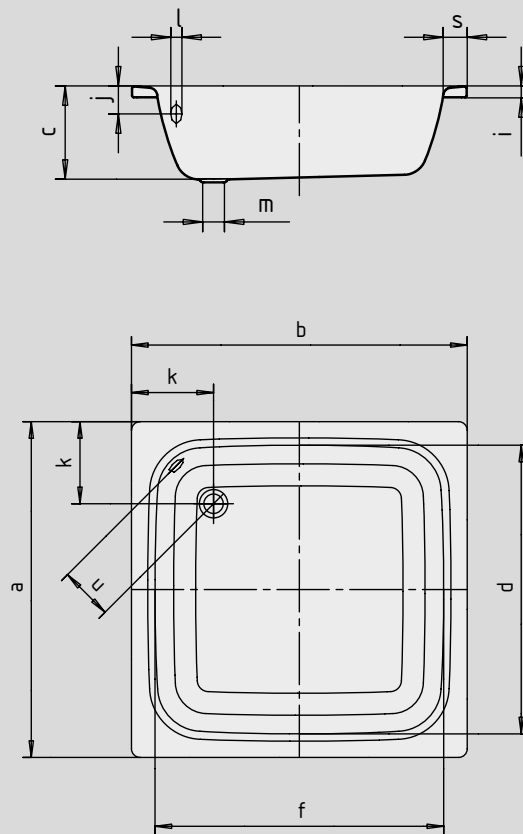

# SANIDUSCH

- a classic among shower trays
- modern, clear design
- available in rectangular or square design
- made of KALDEWEI steel enamel

Similar illustration

Model 496

Model No.		558	495	559	496
External length	a	750	800	750	900 mm
External width	b	800	800	900	900 mm
Depth	c	250	250	250	250 mm
Internal length	d	620	670	620	770 mm
Internal width	f	670	670	770	770 mm
Height of rim	i	32	32	32	32 mm
Distance top edge to centre of overflow hole	j	75	75	75	75 mm
Distance tray edge to centre of drain hole	k	220	220	220	220 mm
Diameter of overflow hole	l	52	52	52	52 mm
Diameter of drain hole	m	52	52	52	52 mm
Width of rim	s	65	65	65	65 mm
Distance between centre holes	u	125	125	125	125 mm
Weight of the enamelled shower tray in kg		25	27	30	32
Anti-slip		Ø 289	Ø 289	Ø 289	Ø 435 mm