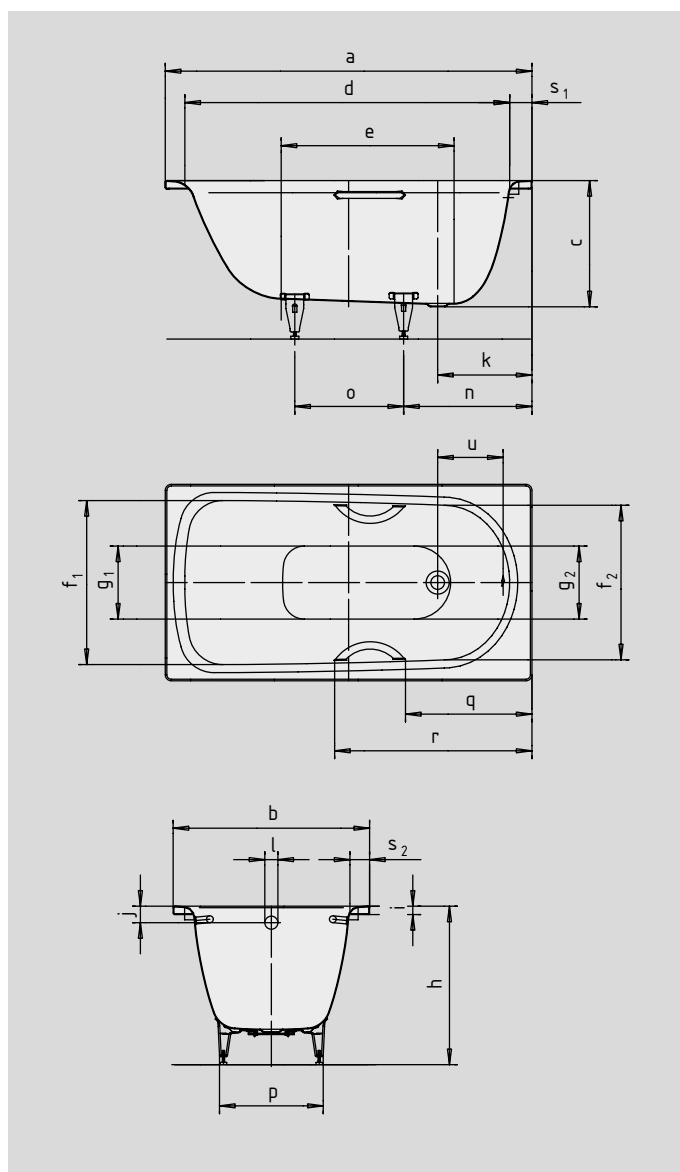

## SANIFORM PLUS STAR

- one-seater bath with waste at foot end
- classic four-cornered model
- made of KALDEWEI steel enamel
- also available with grips
- model available with 2 standard tap holes without extra charge (180 mm centres)

Similar illustration

Model No.		366/344	367/345
External length	a	1400	1600 mm
External width	b	750	750 mm
Depth	c	480	480 mm
Internal length (top)	d	1240	1440 mm
<b>Internal length (bottom)</b>	<b>e</b>	<b>645</b>	<b>844 mm</b>
Internal width (top)	f <sub>1</sub> ; f <sub>2</sub>	620; 590	620; 590 mm
Internal width (bottom)	g <sub>1</sub> ; g <sub>2</sub>	280; 280	280; 280 mm
Height with feet	h	615-635	615-635 mm
Height of rim	i	32	32 mm
Distance top edge to centre of overflow hole	j	65	65 mm
Distance bath edge to centre of drain hole	k	360	360 mm
Diameter of overflow hole	l	52	52 mm
Diameter of drain hole	m	52	52 mm
Distance foot end of bath edge to centre of foot	n	470	480 mm
Distance between the feet	o	415	605 mm
Max. width of feet	p	430	430 mm
Distance bath edge (foot end) to where grip/handle starts (Mod. 344/345)	q	484,5	584,5 mm
Distance bath edge (foot end) to where grip/handle ends (Mod. 344/345)	r	758,5	858,5 mm
Width of rim (foot end; lengthwise)	s <sub>1</sub> ; s <sub>2</sub>	80; 85	80; 85 mm
Distance between centre holes	u	268	267 mm
Water volume** in litres		110	140
Weight of the enamelled bath in kg		42	49
Anti-slip		∅ 288	∅ 288 mm
Full anti-slip		600 x 220	600 x 220 mm

Subject to technical alterations, tolerances and errors. Similar illustration.  
 \*\* 70 litres displacement on average.

**KALDEWEI**