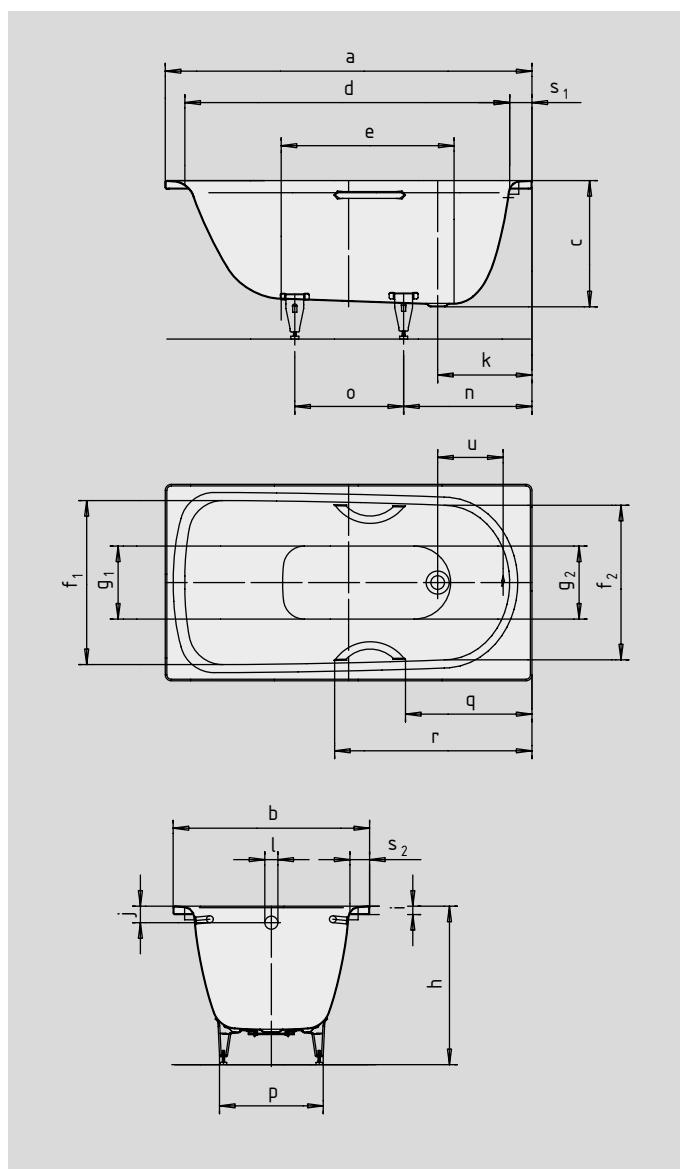

SANIFORM PLUS

SANIFORM PLUS STAR

- one-seater bath with waste at foot end
- classic four-cornered model
- made of KALDEWEI steel enamel
- also available with grips
- model available with 2 standard tap holes without extra charge (180 mm centres)

Similar illustration

Model No.		366/344	367/345
External length	a	1400	1600 mm
External width	b	750	750 mm
Depth	c	480	480 mm
Internal length (top)	d	1240	1440 mm
Internal length (bottom)	e	645	844 mm
Internal width (top)	f ₁ ; f ₂	620; 590	620; 590 mm
Internal width (bottom)	g ₁ ; g ₂	280; 280	280; 280 mm
Height with feet	h	615-635	615-635 mm
Height of rim	i	32	32 mm
Distance top edge to centre of overflow hole	j	65	65 mm
Distance bath edge to centre of drain hole	k	360	360 mm
Diameter of overflow hole	l	52	52 mm
Diameter of drain hole	m	52	52 mm
Distance foot end of bath edge to centre of foot	n	470	480 mm
Distance between the feet	o	415	605 mm
Max. width of feet	p	430	430 mm
Distance bath edge (foot end) to where grip/handle starts (Mod. 344/345)	q	484,5	584,5 mm
Distance bath edge (foot end) to where grip/handle ends (Mod. 344/345)	r	758,5	858,5 mm
Width of rim (foot end; lengthwise)	s ₁ ; s ₂	80; 85	80; 85 mm
Distance between centre holes	u	268	267 mm
Water volume** in litres		110	140
Weight of the enamelled bath in kg		42	49
Anti-slip		∅ 288	∅ 288 mm
Full anti-slip		600 x 220	600 x 220 mm

Subject to technical alterations, tolerances and errors. Similar illustration.
 ** 70 litres displacement on average.

KALDEWEI