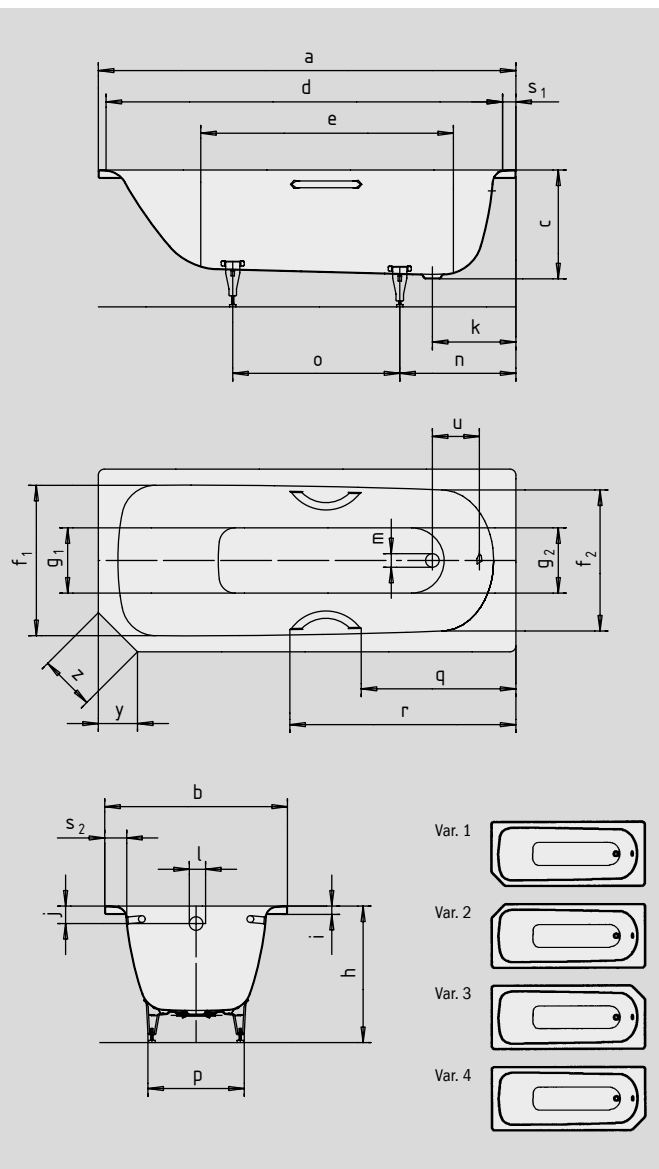

SANIFORM V1-V4

SANIFORM V1-V4 STAR

- optimum space utilisation in small bathrooms because corner is absent
- one-seater bath with waste at foot end
- classic four-cornered model
- made of KALDEWEI steel enamel
- also available with grips

Similar illustration

Model No.		362-1/332
External length	a	1600 mm
External width	b	700 mm
Depth	c	410 mm
Internal length (top)	d	1430 mm
Internal length (bottom)	e	1050 mm
Internal width (top)	f ₁ ; f ₂	550; 530 mm
Internal width (bottom)	g ₁ ; g ₂	390; 350 mm
Height with feet	h	545-560 mm
Height of rim	i	32 mm
Distance top edge to centre of overflow hole	j	63 mm
Distance bath edge to centre of drain hole	k	310 mm
Diameter of overflow hole	l	52 mm
Diameter of drain hole	m	52 mm
Distance foot end of bath edge to centre of foot	n	452,5 mm
Distance between the feet	o	600 mm
Max. width of feet	p	380 mm
Distance bath edge (foot end) to where grip/handle starts (Mod. 332)	q	584,5 mm
Distance bath edge (foot end) to where grip/handle ends (Mod. 332)	r	858,5 mm
Width of rim (foot end; lengthwise)	s ₁ ; s ₂	70; 75 mm
Distance between centre holes	u	212 mm
Oblique	y	150 mm
Side length	z ₁	212 mm
Water volume** in litres		93
Weight of the enamelled bath in kg		46
Anti-slip		∅ 288 mm
Full anti-slip		600 x 220 mm

Subject to technical alterations, tolerances and errors. Similar illustration.
 ** 70 litres displacement on average.

KALDEWEI