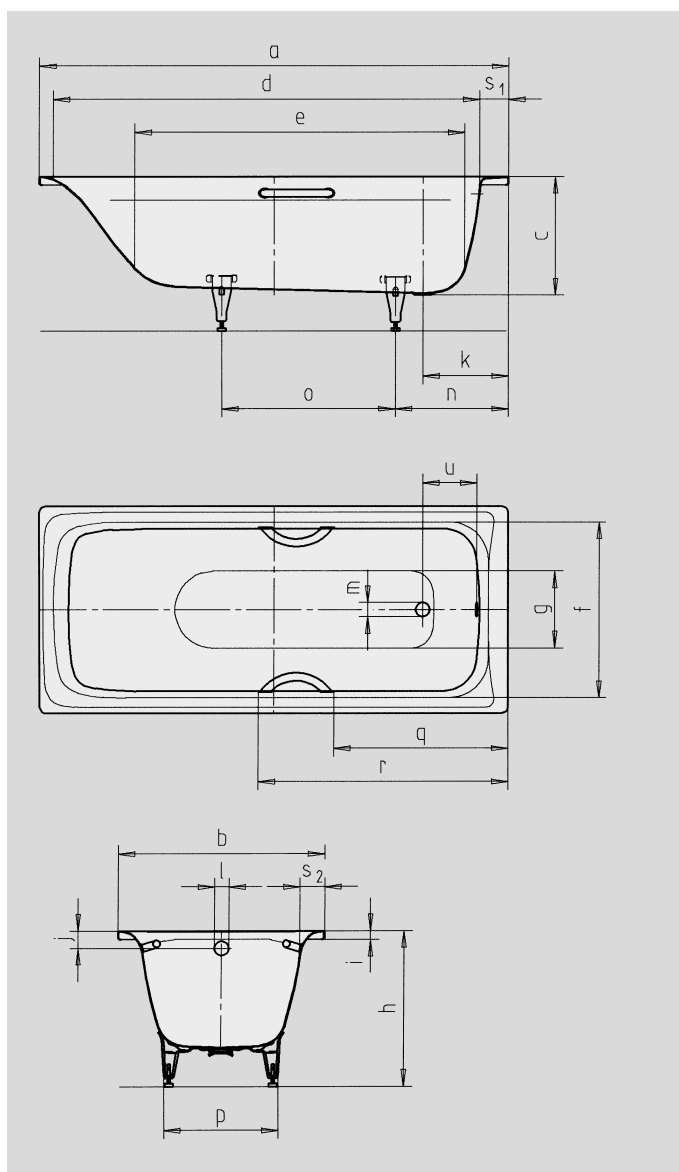

SANILUX SANILUX STAR

- especially comfortable thanks to rounded area for neck
- one-seater bath with waste at foot end
- classic four-cornered model
- made of KALDEWEI steel enamel
- also available with grips

Similar illustration

Model No.		342 / 343
External length	a	1700 mm
External width	b	750 mm
Depth	c	430 mm
Internal length (top)	d	1545 mm
Internal length (bottom)	e	1150 mm
Internal width (top)	f	585 mm
Internal width (bottom)	g	328 mm
Height with feet	h	535-555 mm
Height of rim	i	32 mm
Distance top edge to centre of overflow hole	j	63 mm
Distance bath edge to centre of drain hole	k	310 mm
Diameter of overflow hole	l	52 mm
Diameter of drain hole	m	52 mm
Distance foot end of bath edge to centre of foot	n	410 mm
Distance between the feet	o	630 mm
Max. width of feet	p	430 mm
Distance bath edge (foot end) to where grip/handle starts (Mod. 343)	q	632 mm
Distance bath edge (foot end) to where grip/handle ends (Mod. 343)	r	905 mm
Width of rim (foot end; lengthwise)	S ₁ ; S ₂	100; 58 mm
Distance between centre holes	u	200 mm
Water volume** in litres		124
Weight of the enamelled bath in kg		49
Anti-slip		∅ 288 mm
Full anti-slip		600 x 220 mm

Subject to technical alterations, tolerances and errors. Similar illustration.
** 70 litres displacement on average.

KALDEWEI