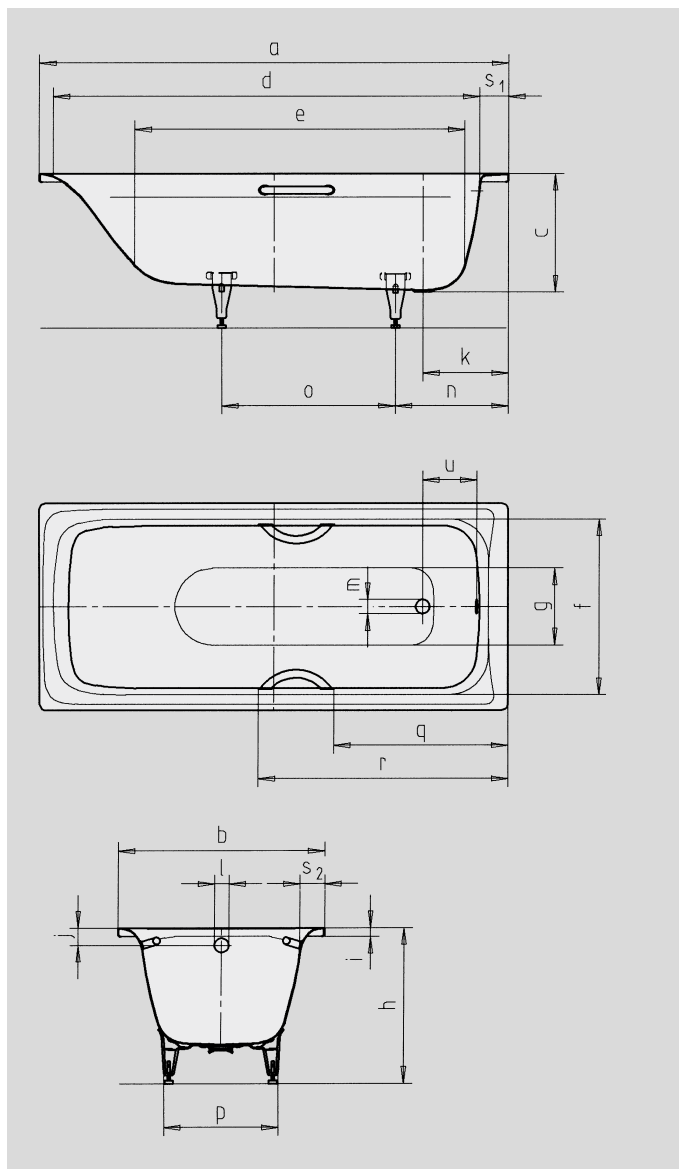

SANILUX SANILUX STAR

- especially comfortable thanks to rounded area for neck
- one-seater bath with waste at foot end
- classic four-cornered model
- made of KALDEWEI steel enamel
- also available with grips

Similar illustration

Model No.		342 / 343
External length	a	1700 mm
External width	b	750 mm
Depth	c	430 mm
Internal length (top)	d	1545 mm
Internal length (bottom)	e	1150 mm
Internal width (top)	f	585 mm
Internal width (bottom)	g	328 mm
Height with feet	h	535-555 mm
Height of rim	i	32 mm
Distance top edge to centre of overflow hole	j	63 mm
Distance bath edge to centre of drain hole	k	310 mm
Diameter of overflow hole	l	52 mm
Diameter of drain hole	m	52 mm
Distance foot end of bath edge to centre of foot	n	410 mm
Distance between the feet	o	630 mm
Max. width of feet	p	430 mm
Distance bath edge (foot end) to where grip/handle starts (Mod. 343)	q	632 mm
Distance bath edge (foot end) to where grip/handle ends (Mod. 343)	r	905 mm
Width of rim (foot end; lengthwise)	s ₁ ; s ₂	100; 58 mm
Distance between centre holes	u	200 mm
Water volume** in litres		124
Weight of the enamelled bath in kg		49
Anti-slip		∅ 288 mm
Full anti-slip		600 x 220 mm

Subject to technical alterations, tolerances and errors. Similar illustration.
** 70 litres displacement on average.

KALDEWEI