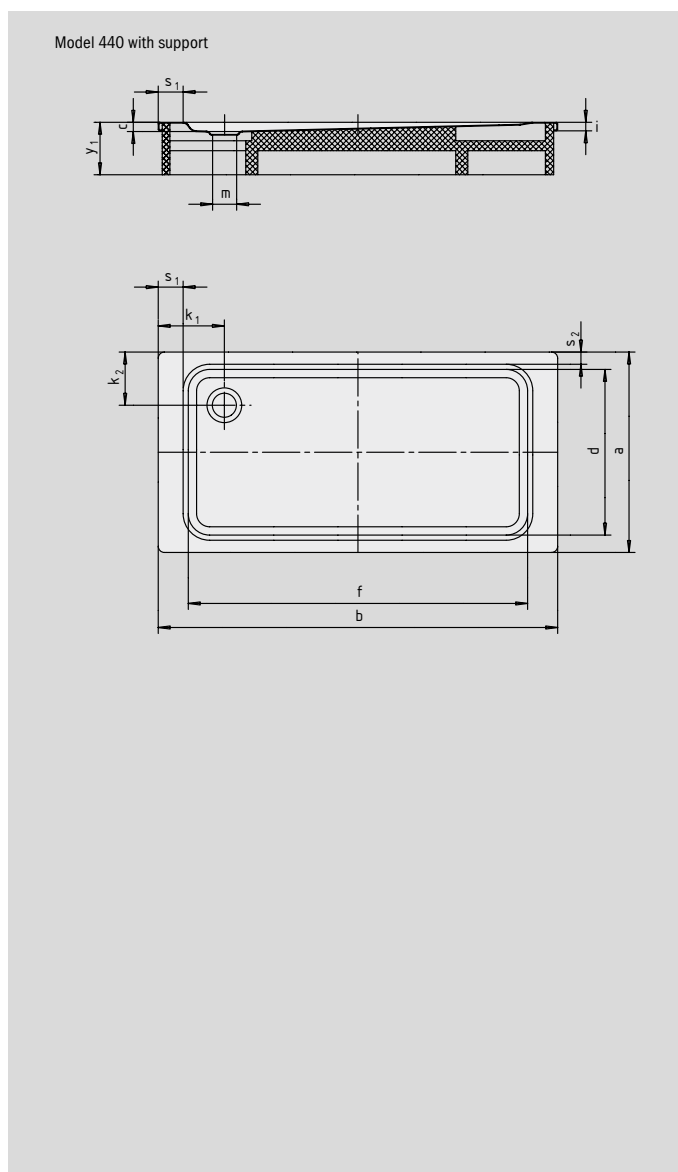

Model No.	436	448	440	443	
External length	a	750	800	900	1000 mm
External width	b	1600	1600	1600	1600 mm
Depth	c	40	40	43	43 mm
Internal length	d	650	640	790	890 mm
Internal width	f	1280	1300	1280	1280 mm
Height of rim	i	32	32	32	32 mm
Distance bath edge to centre of drain hole	k₁; k₂	300; 200	300; 225	300; 200	300; 200 mm
Diameter of drain hole	m	90	90	90	90 mm
Width of rim	s₁; s₂	150; 50	150; 75	150; 50	150; 50 mm
Height with support	y₁	135	135	135	135 mm
Weight of the enamelled shower tray in kg		31	32	37	41
Anti-slip		856 x 300	300 x 856	856 x 549	856 x 549 mm
Full anti-slip		524 x 1177	524 x 1177	649 x 1177	773 x 1177 mm

The TÜV Rheinland confirms the following properties of KALDEWEI's anti-slip and full anti-slip finish:

- Assessment group **B** for wet barefoot areas (**DIN 51097**)
- Assessment group **R 10** for slip-resistant properties in work rooms and areas with an increased risk of slipping (**DIN 51130**)