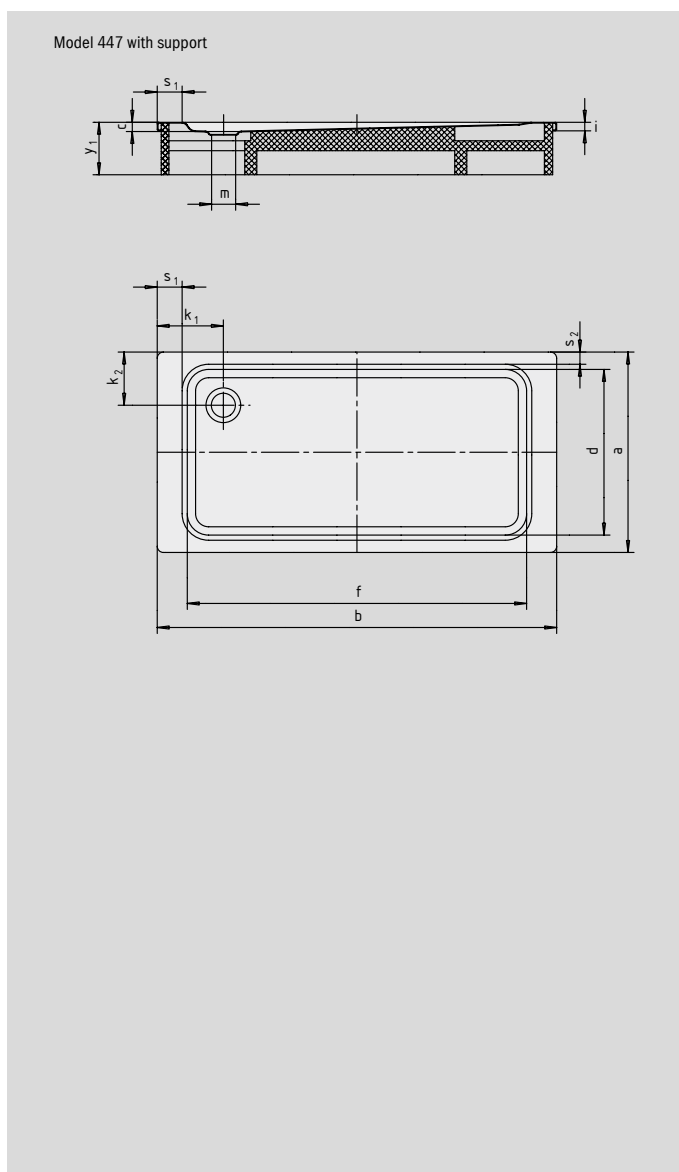

# SUPERPLAN XXL

- exclusive, elegant design
- generous dimensions ideal for showering with a friend
- shallow depth ideal for floor level installation and guarantees easy access
- made of KALDEWEI steel enamel
- flush-fitting recessed waste cover  
(only in combination with the KA 90 waste fittings)

Similar illustration

Modell	Combined Tray & Waste depth				Waste fitting depth			
	447	439	442	431	447	439	442	431
KA 90	120	123	123	115	81	81	81	81
KA 90 extra flat	109	112	112	108	70	70	70	70
KA 90 ultra flat	100	103	103	99	61	61	61	61
KA 90 vertical	49	49	49	49	81	81	81	81

See page 291.

Model No.	447	439	442	431	
External length	a	800	900	1000	700 mm
External width	b	1500	1500	1500	1600 mm
Depth	c	40	43	43	39 mm
Internal length	d	640	790	890	590 mm
Internal width	f	1300	1290	1290	1290 mm
Height of rim	i	32	32	32	32 mm
Distance bath edge to centre of drain hole	k <sub>1</sub> ; k <sub>2</sub>	250; 225	250; 200	250; 200	300; 200 mm
Diameter of drain hole	m	90	90	90	90 mm
Width of rim	s <sub>1</sub> ; s <sub>2</sub>	100; 75	100; 50	100; 50	150; 50 mm
Height with support	y <sub>1</sub>	135	135	135	135 mm
Weight of the enamelled shower tray in kg		31	35	38	29
Anti-slip		300 x 856	856 x 549	856 x 549	856 x 300 mm
Full anti-slip		524 x 1177	649 x 1177	773 x 1177	461 x 1177 mm