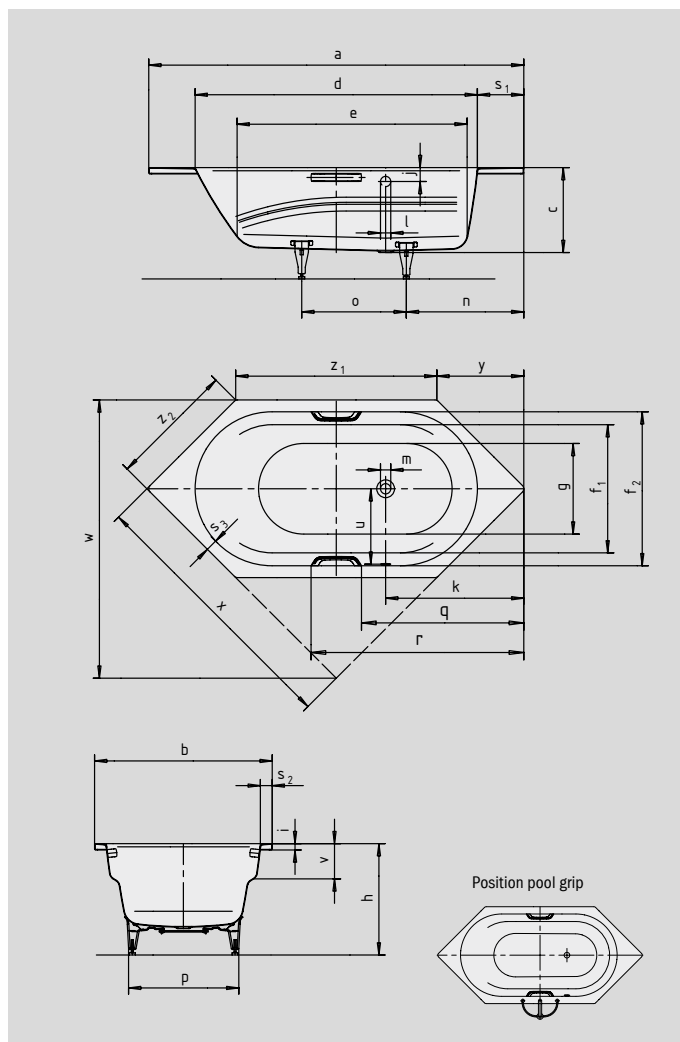

VAIO 6

VAIO 6 STAR

- one-seater bath with side overflow, generous width and integrated arm rests
- diverse installation possibilities, also corner installation
- made of KALDEWEI steel enamel
- also available with grips

Similar illustration

To order the bath with opposite overflow, please order model xxx2300xxx.

Grip DISCREET OPULENCE

Model No.		958 / 959
External length	a	1900 mm
External width	b	900 mm
Depth	c	430 mm
Internal length (top)	d	1430 mm
Internal length (bottom)	e	1165 mm
Internal width (top)	f ₁ ; f ₂	650; 780 mm
Internal width (bottom)	g	600 mm
Height with feet	h	555-585 mm
Height of rim	i	32 mm
Distance top edge to centre of overflow hole	j	70 mm
Distance bath edge to centre of drain hole	k	700 mm
Diameter of overflow hole	l	52 mm
Diameter of drain hole	m	52 mm
Distance foot end of bath edge to centre of foot	n	595 mm
Distance between the feet	o	530 mm
Max. width of feet	p	575 mm
Distance bath edge (foot end) to where grip/handle starts (Mod. 959)	q	770 mm
Distance bath edge (foot end) to where grip/handle ends (Mod. 959)	r	1078 mm
Width of rim (foot end; lengthwise; diagonal)	s ₁ ; s ₂ ; s ₃	235; 60; 58 mm
Distance between centre holes	u	380 mm
Armrest depth	v	178 mm
Installation dimension; Side length; Oblique	w; x; y	1409; 1357; 440 mm
Side length	z ₁ ; z ₂	1019; 636 mm
Water volume** in litres		145
Weight of the enamelled bath in kg		48
Anti-slip		∅ 435 mm
Full anti-slip		900 x 300 mm

Subject to technical alterations, tolerances and errors. Similar illustration.
 ** 70 litres displacement on average.