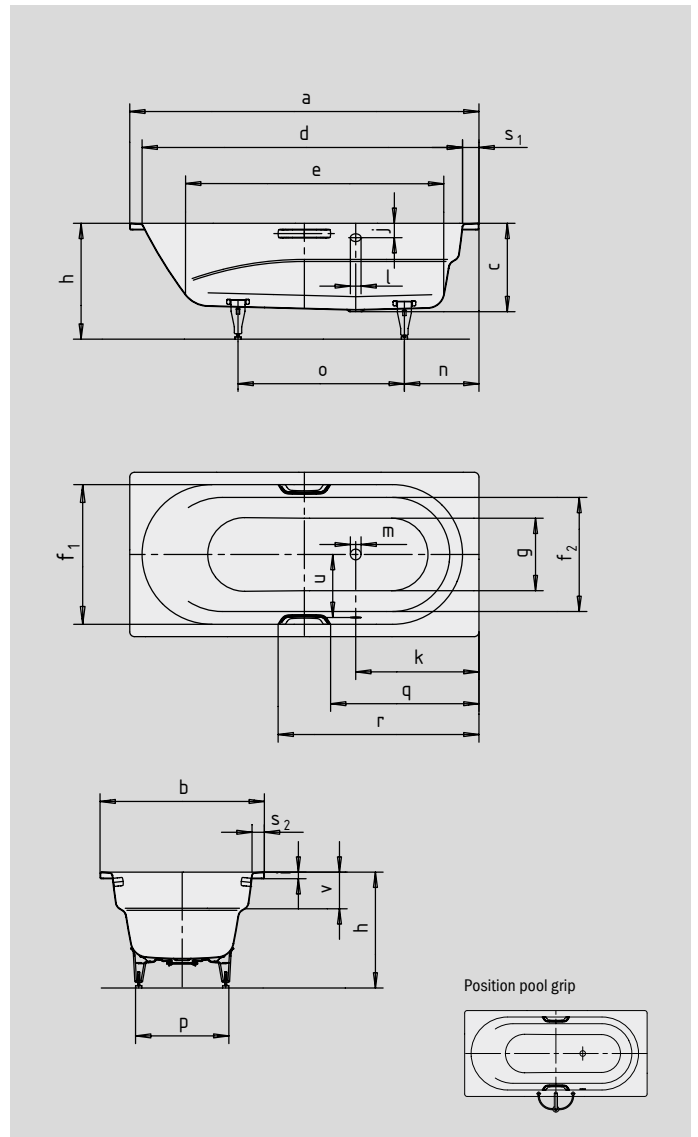

VAIO

VAIO STAR

- one-seater bath with side overflow and integrated arm rests
- classic four-cornered model
- made of KALDEWEI steel enamel
- also available with grips
- model available with 2 standard tap holes without extra charge (180 mm centres)

Similar illustration

To order the bath with opposite overflow, please order model xxx2300xxx.

Grip DISCREET OPULENCE

Model No.		960 / 961
External length	a	1700 mm
External width	b	800 mm
Depth	c	430 mm
Internal length (top)	d	1560 mm
Internal length (bottom)	e	1255 mm
Internal width (top)	f ₁ ; f ₂	680; 555 mm
Internal width (bottom)	g	496 mm
Height with feet	h	555-590 mm
Height of rim	i	32 mm
Distance top edge to centre of overflow hole	j	70 mm
Distance bath edge to centre of drain hole	k	600 mm
Diameter of overflow hole	l	52 mm
Diameter of drain hole	m	52 mm
Distance foot end of bath edge to centre of foot	n	443 mm
Distance between the feet	o	670 mm
Max. width of feet	p	445 mm
Distance bath edge (foot end) to where grip/handle starts (Mod. 961)	q	722 mm
Distance bath edge (foot end) to where grip/handle ends (Mod. 961)	r	978 mm
Width of rim (foot end; lengthwise)	s ₁ ; s ₂	80; 60 mm
Distance between centre holes	u	332 mm
Armrest depth	v	180 mm
Water volume** in litres		145
Weight of the enamelled bath in kg		50
Anti-slip		∅ 435 mm
Full anti-slip		900 x 300 mm

Subject to technical alterations, tolerances and errors. Similar illustration.
 ** 70 litres displacement on average.

KALDEWEI