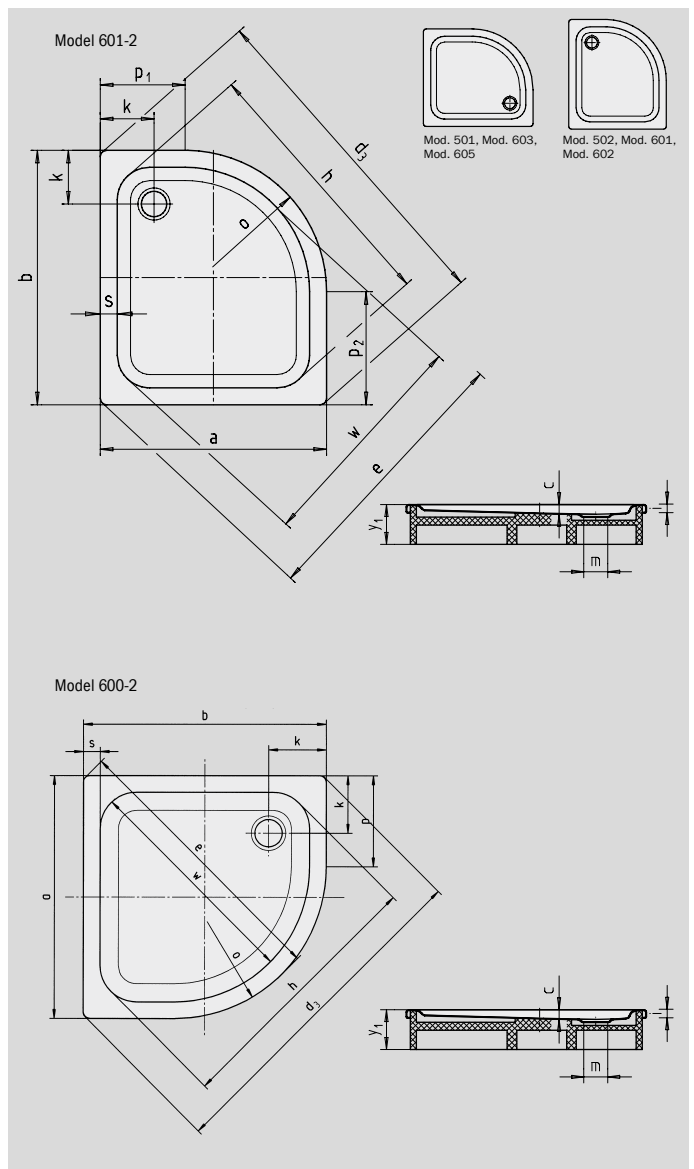

ZIRKON

- clear design, large standing area
- side waste
- elegant, functional quadrant form allows it to be intelligently installed even in the smallest of spaces
- made of KALDEWEI steel enamel
- flush-fitting recessed waste cover (only in combination with the KA 90 waste fittings)

Similar illustration

	Combined Tray & Waste depth	Waste fitting depth
KA 90	115	81
KA 90 extra flat	104	70
KA 90 ultra flat	95	61
KA 90 vertical	49	81

See page 291.

Model No.		501	600	603	605	502	601	604	602	606
External length	a	900	800	900	1000	750	800	900	800	1000 mm
External width	b	750	800	800	800	900	900	900	1000	1000 mm
Depth	c	35	35	35	35	35	35	35	35	35 mm
Corner dimension - external length	d ₃	1155	1115	1185	1262	1155	1185	1256	1262	1397 mm
Corner dimension - external width	e	964	916	990	1075	964	990	1057	1075	1198 mm
Corner dimension - internal length	h	910	866	940	1020	910	940	1007	1020	1150 mm
Height of rim	i	32	32	32	32	32	32	32	32	32 mm
Distance bath edge to centre of drain hole	k	190	190	190	190	190	190	190	190	190 mm
Diameter of drain hole	m	90	90	90	90	90	90	90	90	90 mm
Radius	o	500	500	500	500	500	500	500	500	500 mm
Side length	p	-	300	-	-	-	-	400	-	500 mm
Side length	p ₁	400	-	400	500	250	300	-	300	- mm
Side length	p ₂	250	-	300	300	400	400	-	500	- mm
Width of rim	s	60	60	60	60	60	60	60	60	60 mm
Corner dimension - internal width	w	792	730	812	903	792	812	870	903	1015 mm
Height with support	y ₁	130	130	130	130	130	130	130	130	130 mm
Weight of the enamelled shower tray in kg		17	17	19	21	17	19	22	21	25
Anti-slip		Ø 435	Ø 435	Ø 435	Ø 435	Ø 435	Ø 435	Ø 435	Ø 435	Ø 588 mm